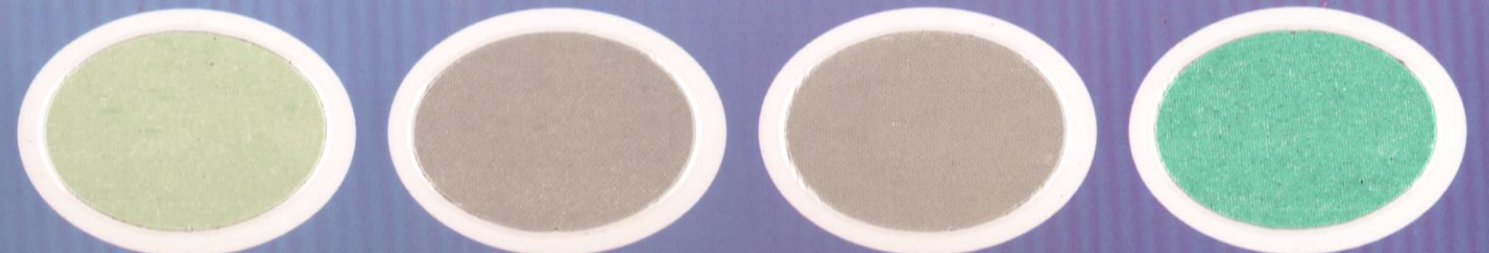

TILE GROUT Colour Range

WHITE LIGHT PINK LIGHT - BEIGE SKY BLUE

OFF - WHITE PINK BEIGE LIGHT BLUE

CREAM SANDSTRON LIGHT - BROWN BLUE

MID - CREAM TERACOTTA DARK - BROWN DEEP BLUE

BAMBO BRIK - RED COFFEE BROWN NAVY BLUE

TILE GROUT Colour Range

LIGHT GREEN SILVER GRAY BONE WHITE JAZE GREEN

SEIGE GREEN LIGHT GRAY PETTLE PINK YELLOW

GREEN DARK GRAY TAN ALPINE BLUE

APPLE GREEN DOWG GRAY MEROON MAGENTA

DARK GREEN AVECARDO GREEN BLACK IVORY