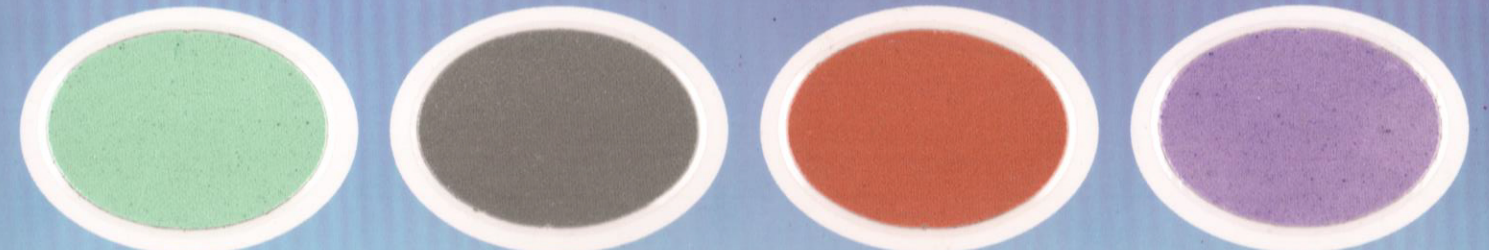

TILE GROUT Colour Range

WHITE LIGHT PINK LIGHT - BEIGE SKY BLUE

OFF - WHITE PINK BEIGE LIGHT BLUE

CREAM SANDSTRON LIGHT - BROWN BLUE

MID - CREAM TERACOTTA DARK - BROWN DEEP BLUE

BAMBO BRIK - RED COFFEE BROWN NAVY BLUE

TILE GROUT Colour Range

LIGHT GREEN SILVER GRAY BONE WHITE JAZE GREEN

SEIGE GREEN LIGHT GRAY PETTLE PINK YELLOW

GREEN DARK GRAY TAN ALPINE BLUE

APPLE GREEN DOWG GRAY MEROON MAGENTA

DARK GREEN AVECARDO GREEN BLACK IVORY