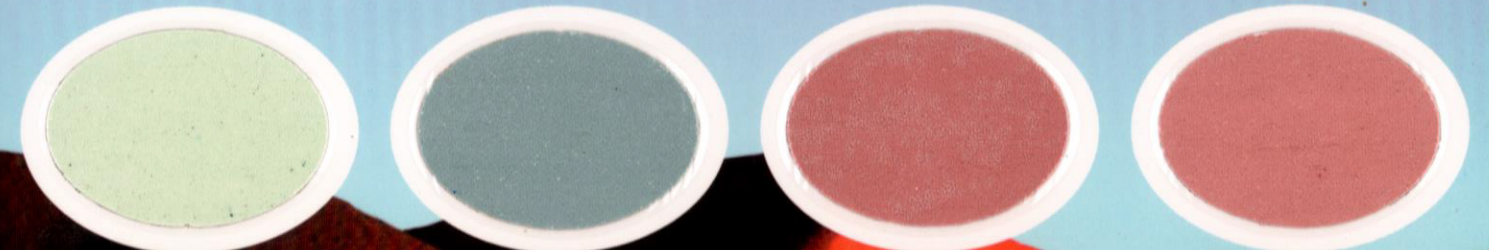

TILE GROUT Colour Range

WHITE LIGHT PINK LIGHT - BEIGE SKY BLUE

OFF - WHITE PINK BEIGE LIGHT BLUE

CREAM SANDSTRON LIGHT - BROWN BLUE

MID - CREAM TERACOTTA DARK - BROWN DEEP BLUE

BAMBO BRIK - RED COFFEE BROWN NAVY BLUE

TILE GROUT Colour Range

LIGHT GREEN SILVER GRAY BONE WHITE JAZE GREEN

SEIGE GREEN LIGHT GRAY PETTLE PINK YELLOW

GREEN DARK GRAY TAN ALPINE BLUE

APPLE GREEN DOWG GRAY MEROON MAGENTA

DARK GREEN AVECARDO GREEN BLACK IVORY